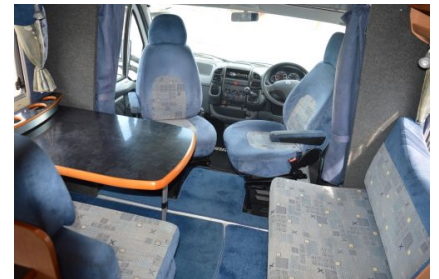

EURA MOBIL CONTURA C652 SB MOTORHOME FIAT DUCATO 2.3L DIESEL 127BHP 5 SPEED MANUAL

GEARBOX 4 BERTH 4 TRAVELLING SEAT LENGHT 6.58 METERS 3500KG GROSS WEIGHT

Sep 2004

41000 miles

Manual

Diesel

### Feature Box

4 BERTH  
ALLOYS  
CD Player  
EXTRACTOR FAN  
WASHROOM  
Mobile Number 07391  
953468 7pm - 10pm

4 traveling seats  
AWNING  
Electric door mirrors  
FRIDGE/FREEZER  
Please call on 01444 461  
667